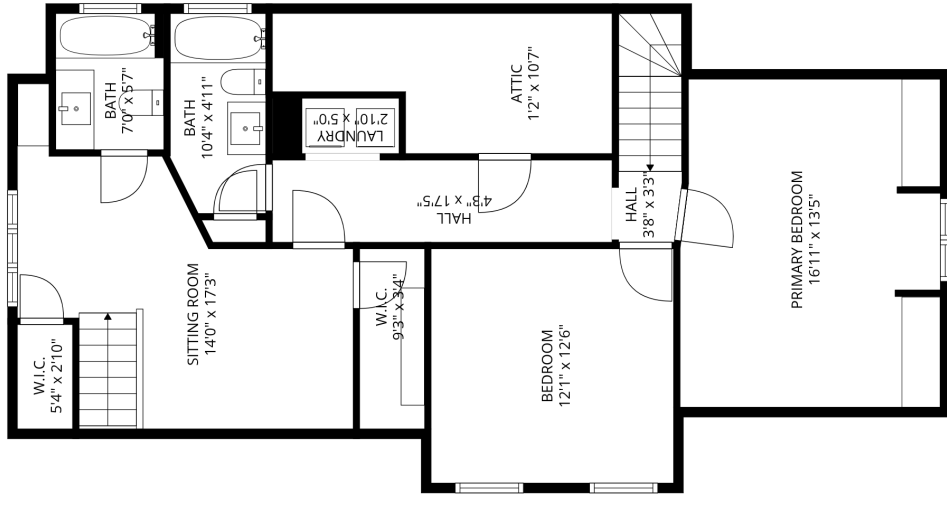

2ND FLOOR

1ST FLOOR

3RD FLOOR

TOTAL: 2083 sq. ft

1ST FLOOR: 111 sq. ft, 2ND FLOOR: 1270 sq. ft, 3RD FLOOR: 702 sq. ft
 EXCLUDED AREAS: BALCONY: 116 sq. ft, LOW CEILING: 268 sq. ft, ATTIC: 12 sq. ft,
 WALLS: 194 sq. ft

SIZES AND DIMENSIONS ARE APPROXIMATE, ACTUAL MAY VARY.